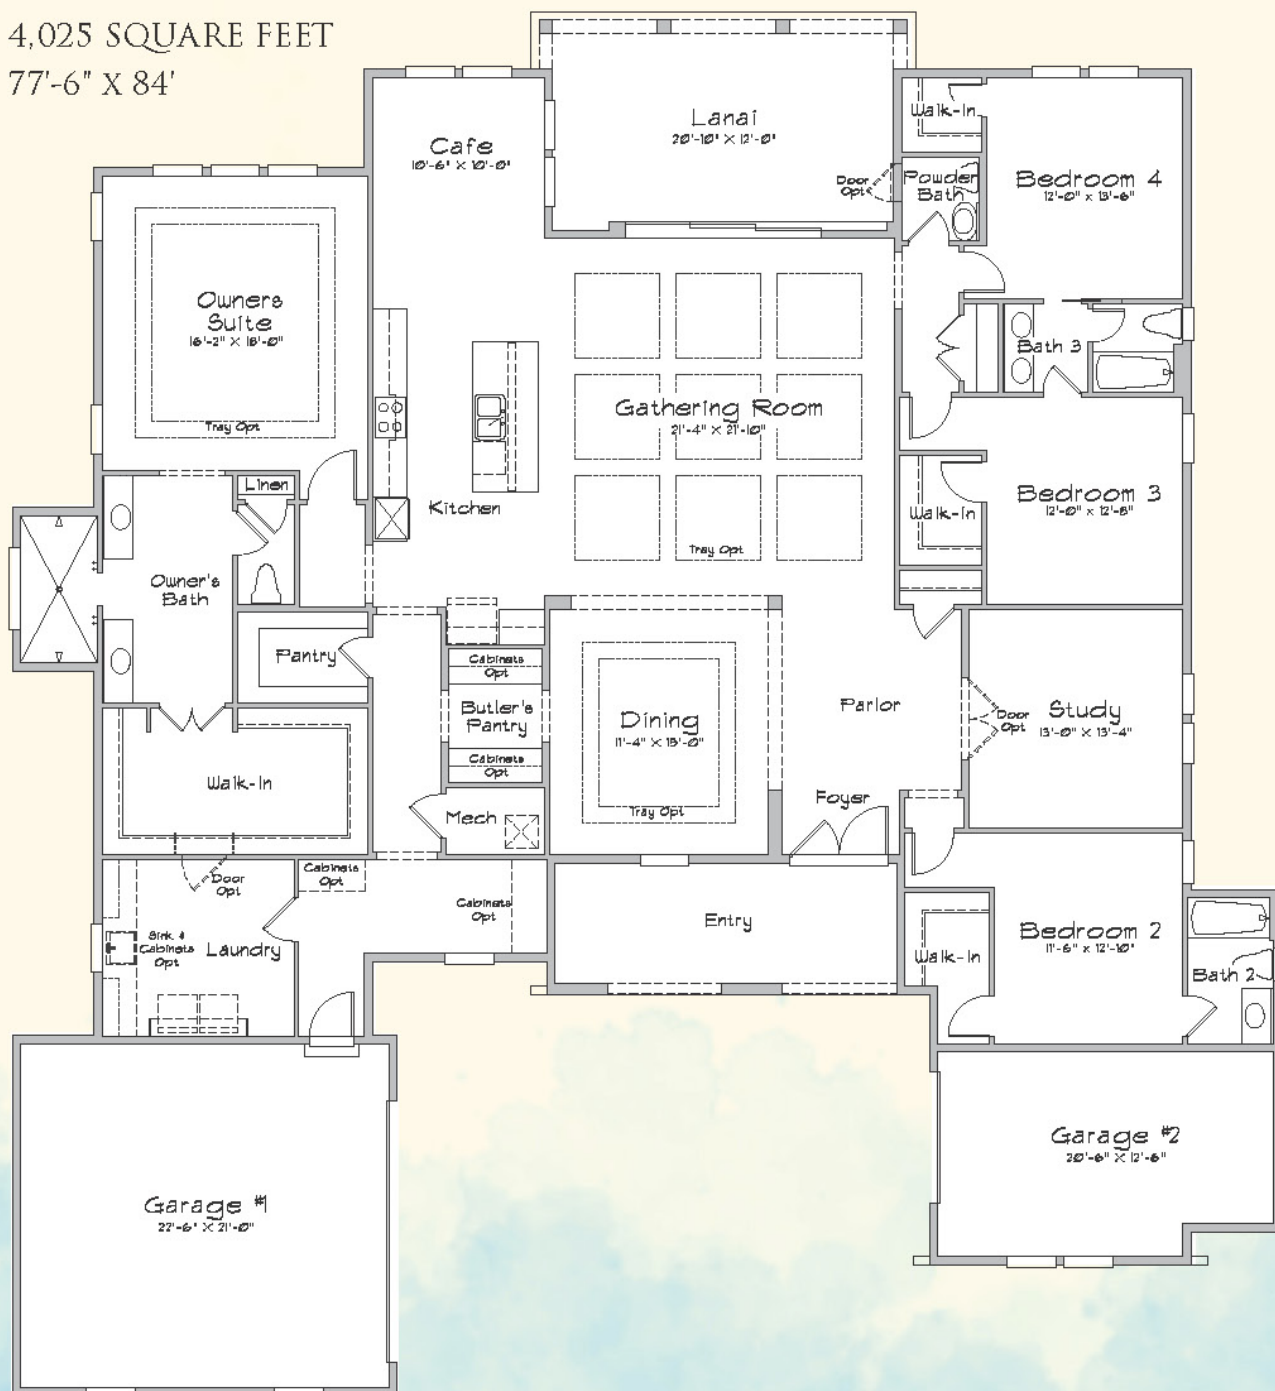

WWW.MYRIVERSIDEHOME.COM *building for* MARKLAND

CAROLINA
Carolina
 REAR BONUS

Mediterranean ELEVATION

Traditional ELEVATION

Coastal ELEVATION

FIRST *Floor* PLAN
 4,025 SQUARE FEET
 77'-6" X 84'

SECOND *Floor* PLAN